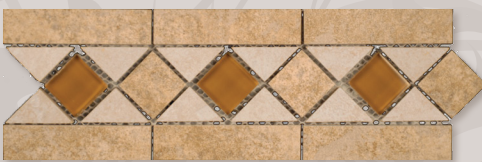

Edoie

6"x6" Carmel with 2"x2" Mosaic Rosso in a pin wheel pattern.
Carmel and Rosso 4x13 Glass Listello.

Bedrosians®
TILE • STONE

Almond

TCREDD33A - 13"x13"
TCREDD50A - 20"x20"

Beige

TCREDD33B - 13"x13"
TCREDD50B - 20"x20"

Carmel

TCREDD33C - 13"x13"
TCREDD50C - 20"x20"

Rosso

TCREDD33R - 13"x13"
TCREDD50R - 20"x20"

Listellos

TCREDDFLGCA 4"x13" Floor Listelo with Glass Carmel/Almond

TCREDDFLGBA 4"x13" Floor Listelo with Glass Beige/Almond

TCREDDFLGRC 4"x13" Floor Listelo with Glass Rosso/Carmel

Mosaic 2"x2"
13"x 13" Sheet
TCREDD22#
Available in all colors

Rectified

Glazed
Porcelain

SHADE VARIATION AND APPLICATION

Variation 3

	Residential	Light Commercial	Commercial
Floor	•	•	
Wall	•	•	•
Countertop	•	•	•
Pool	•	•	•