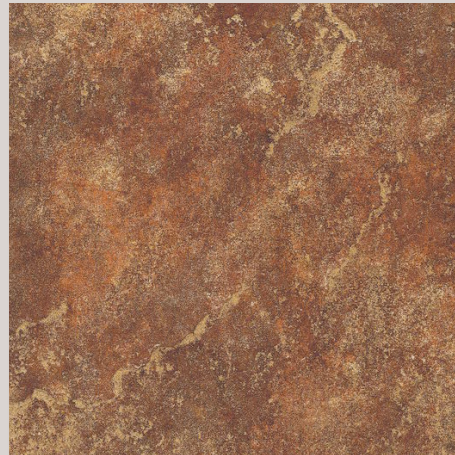

Edoie

6"x6" Carmel with 2"x2" Mosaic Rosso in a pin wheel pattern.
Carmel and Rosso 4x13 Glass Listello.

Bedrosians®
TILE • STONE

Almond

TCREDD33A - 13"x13"
TCREDD50A - 20"x20"

Beige

TCREDD33B - 13"x13"
TCREDD50B - 20"x20"

Carmel

TCREDD33C - 13"x13"
TCREDD50C - 20"x20"

Rosso

TCREDD33R - 13"x13"
TCREDD50R - 20"x20"

Listellos

TCREDDFLGCA 4"x13" Floor Listelo with Glass Carmel/Almond

TCREDDFLGBA 4"x13" Floor Listelo with Glass Beige/Almond

TCREDDFLGRC 4"x13" Floor Listelo with Glass Rosso/Carmel

Mosaic 2"x2"
13"x 13" Sheet
TCREDD22#
Available in all colors

Rectified

Glazed
Porcelain

SHADE VARIATION AND APPLICATION

Variation 3

	Residential	Light Commercial	Commercial
Floor	•	•	
Wall	•	•	•
Countertop	•	•	•
Pool	•	•	•