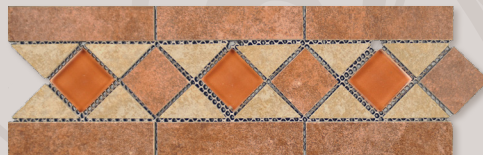

Edoie

6"x6" Carmel with 2"x2" Mosaic Rosso in a pin wheel pattern.
Carmel and Rosso 4x13 Glass Listello.

Bedrosians®
TILE • STONE

Almond

TCREDD33A - 13"x13"
TCREDD50A - 20"x20"

Beige

TCREDD33B - 13"x13"
TCREDD50B - 20"x20"

Carmel

TCREDD33C - 13"x13"
TCREDD50C - 20"x20"

Rosso

TCREDD33R - 13"x13"
TCREDD50R - 20"x20"

Listellos

TCREDDFLGCA 4"x13" Floor Listelo with Glass Carmel/Almond

TCREDDFLGBA 4"x13" Floor Listelo with Glass Beige/Almond

TCREDDFLGRC 4"x13" Floor Listelo with Glass Rosso/Carmel

Mosaic 2"x2"
13"x 13" Sheet
TCREDD22#
Available in all colors

Rectified

Glazed
Porcelain

SHADE VARIATION AND APPLICATION

Variation 3

	Residential	Light Commercial	Commercial
Floor	•	•	
Wall	•	•	•
Countertop	•	•	•
Pool	•	•	•